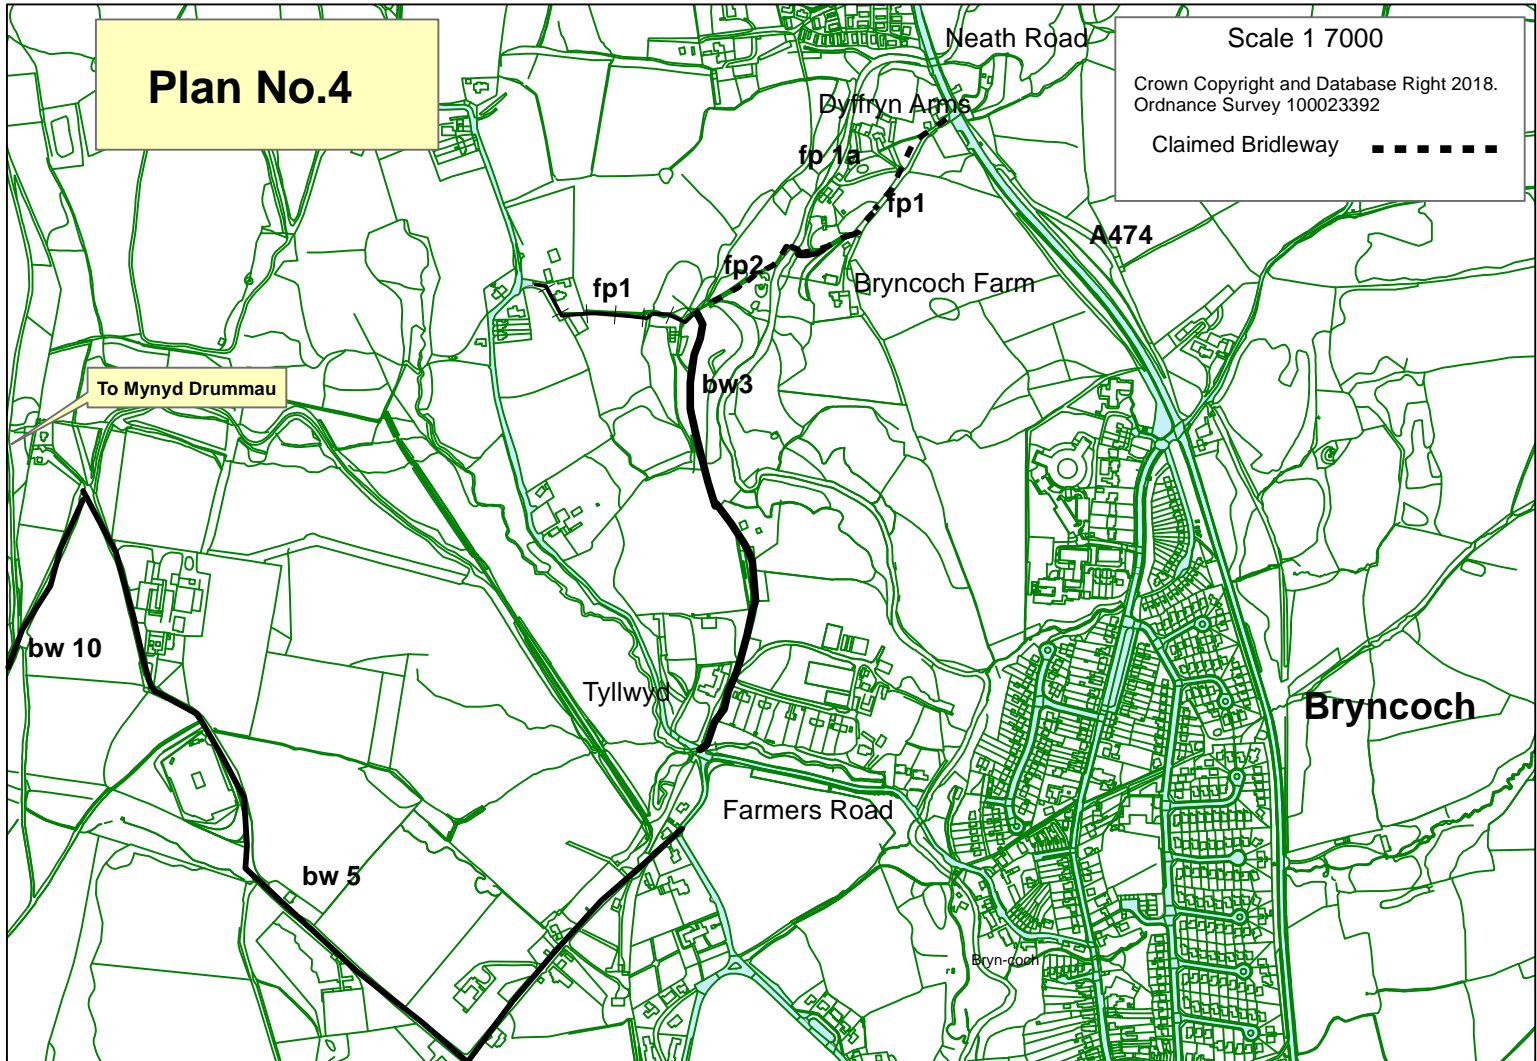

Plan No.4

Scale 1 7000

Crown Copyright and Database Right 2018.
Ordnance Survey 100023392

Claimed Bridleway 

To Mynyd Drummau

bw 10

bw 5

Tyllwyo

Farmers Road

Bryn-coch

Bryn-coch

Neath Road

Byffryn Arms

Bryn-coch Farm

A474

fp1